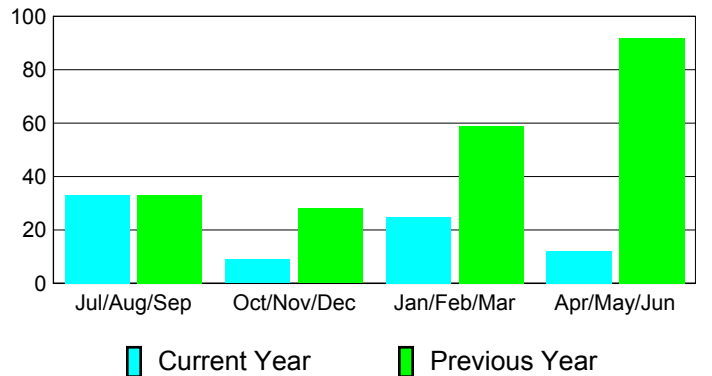

Membership Results
2010-2011

Membership
2009-2010

Month	Net Memb Goal	Actual New Memb	Actual Dropped Memb	Gain/Loss of Memb	Gain/Loss of Memb
Jul/Aug/Sep	30	58	-25	33	33
Oct/Nov/Dec	97	58	-49	9	28
Jan/Feb/Mar	89	44	-19	25	59
Apr/May/June	59	58	-46	12	92
Totals	275	218	-139	79	212

Membership Results 2010-2011

Goal, New, Dropped, Gain/Loss

Comparison of Membership Gain/Loss

Current Year Compared to the Previous Year

Gender Comparison 2010-2011

Jul/Aug/Sep

Oct/Nov/Dec

Jan/Feb/Mar

Apr/May/June

Male

Female