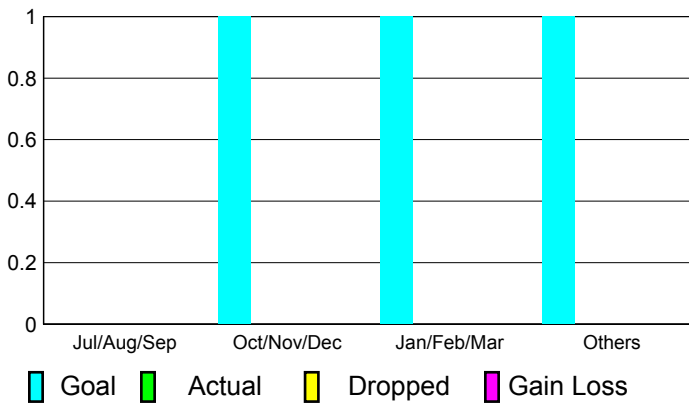

2010-2011 GMT Reports for District (or Undistricted) **District D 1**

GMT: **Joel Rosendo Gómez Franco** Location: **PANAMA**

GMT CA: **3**

CLUBS

Club Results
2010-2011

Clubs
2009-2010

Month	New Club Goal	Actual New Clubs	Actual Dropped Clubs	Gain/Loss of Clubs	Gain/Loss of Clubs
Jul/Aug/Sep	0	0	0	0	1
Oct/Nov/Dec	1	0	0	0	0
Jan/Feb/Mar	1	0	0	0	2
Apr/May/June	1	0	0	0	2
Totals	3	0	0	0	5

Club Results 2010-2011

Goal, New, Dropped, Gain/Loss

Comparison of Club Gain/Loss

Current Year Compared to the Previous Year

YTD Status Quo Clubs 2010-2011

Status Quo Clubs Compared to Status Quo Members

MEMBERSHIP