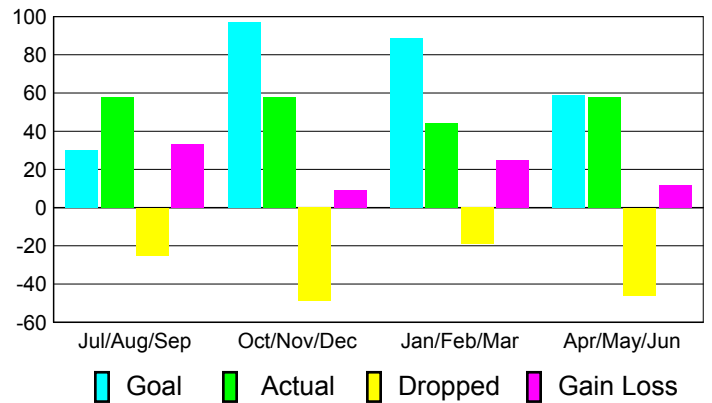

Membership Results 2010-2011

Goal, New, Dropped, Gain/Loss

Comparison of Membership Gain/Loss

Current Year Compared to the Previous Year